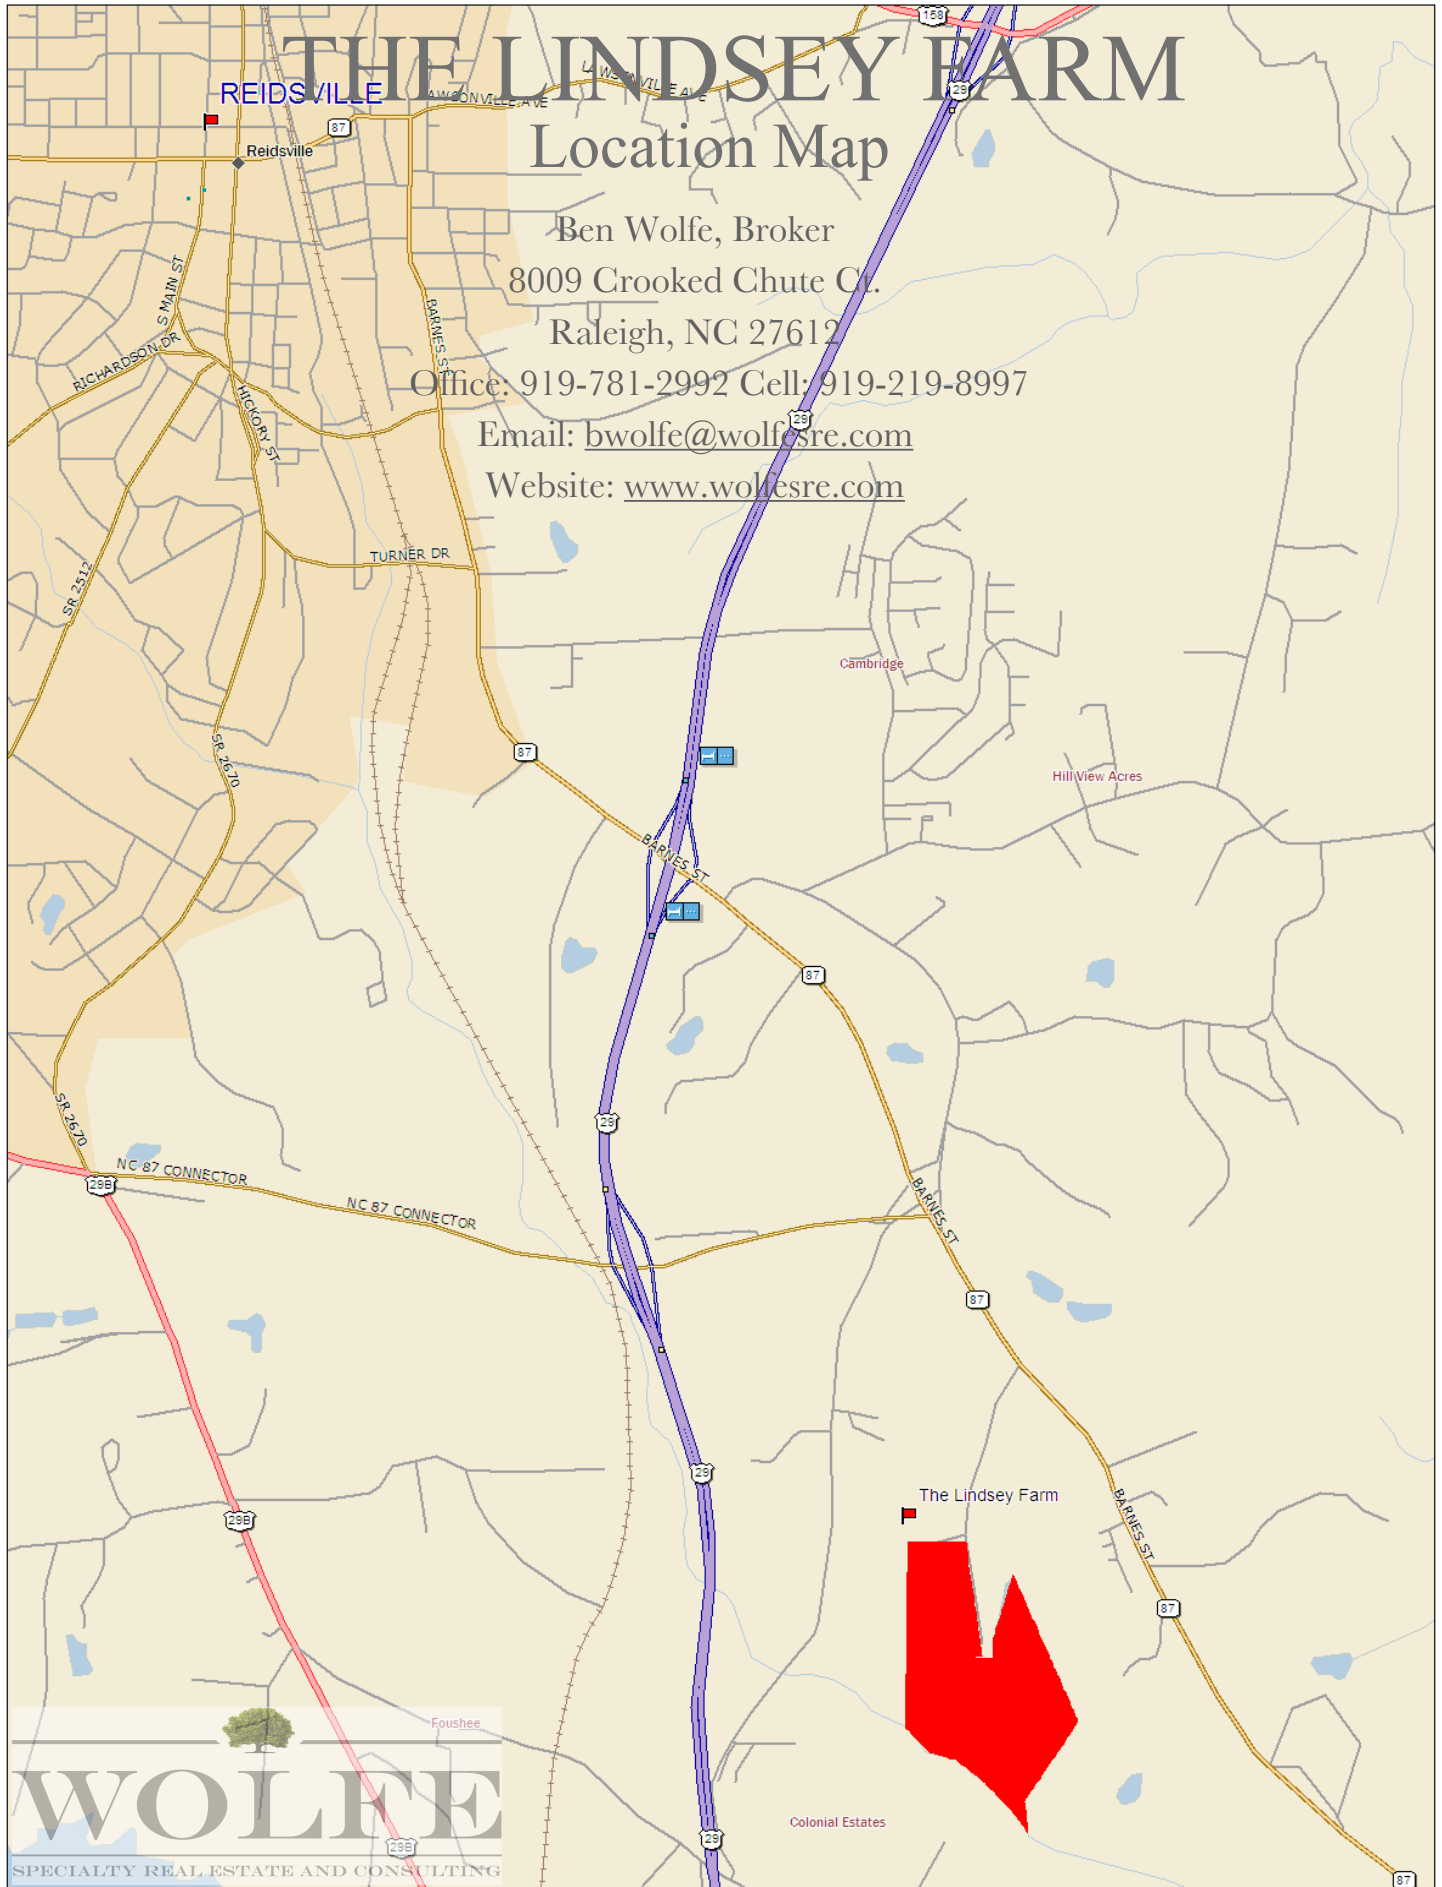

THE LINDSEY FARM

Location Map

Ben Wolfe, Broker
8009 Crooked Chute Ct.
Raleigh, NC 27612
Office: 919-781-2992 Cell: 919-219-8997
Email: bwolfe@wolfesre.com
Website: www.wolfesre.com

Data use subject to license.

© DeLorme. DeLorme Street Atlas USA® 2010.

www.delorme.com

MN (8.3° W)

Data Zoom 12-7