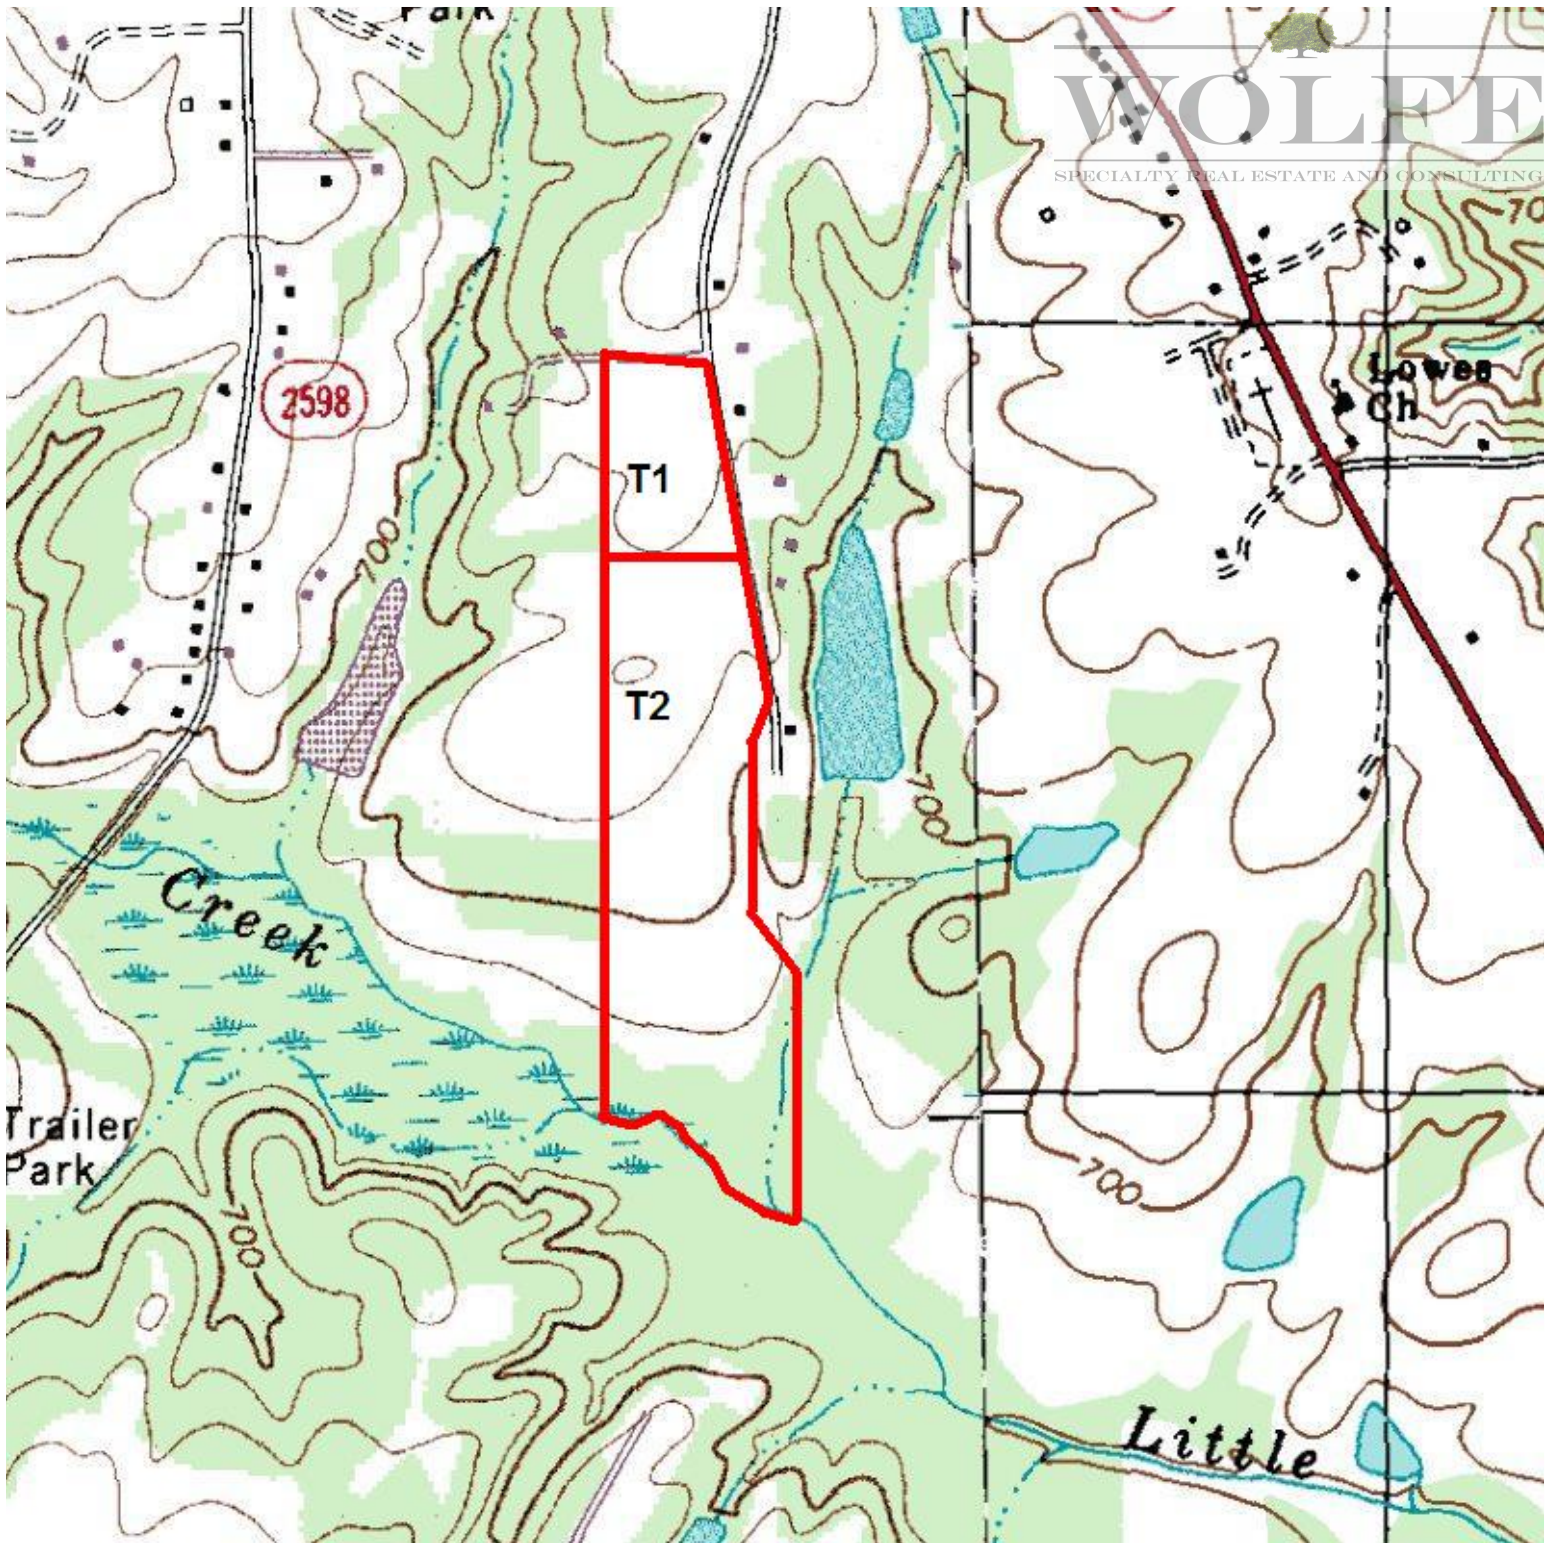

THE LINDSEY FARM

Topographical Map

Ben Wolfe, Broker

8009 Crooked Chute Ct.

Raleigh, NC 27612

Office: 919-781-2992 Cell: 919-219-8997

Email: bwolfe@wolfesre.com

Website: www.wolfesre.com